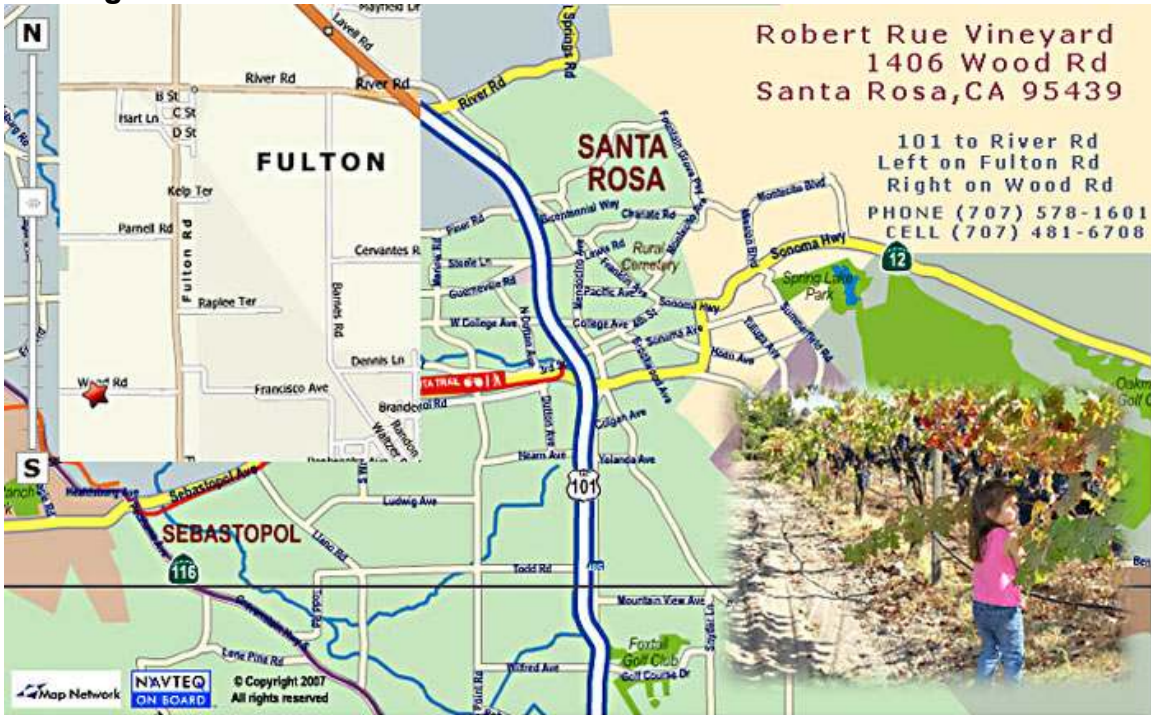

Robert Rue Vineyard
1406 WOOD ROAD- FULTON, CA. 95439
PHONE (707) 578-1601 CELL (707) 481-6708
Coming from the South:

Coming from the North: Take Fulton Rd Exit / Cross River Rd R on Wood Rd.